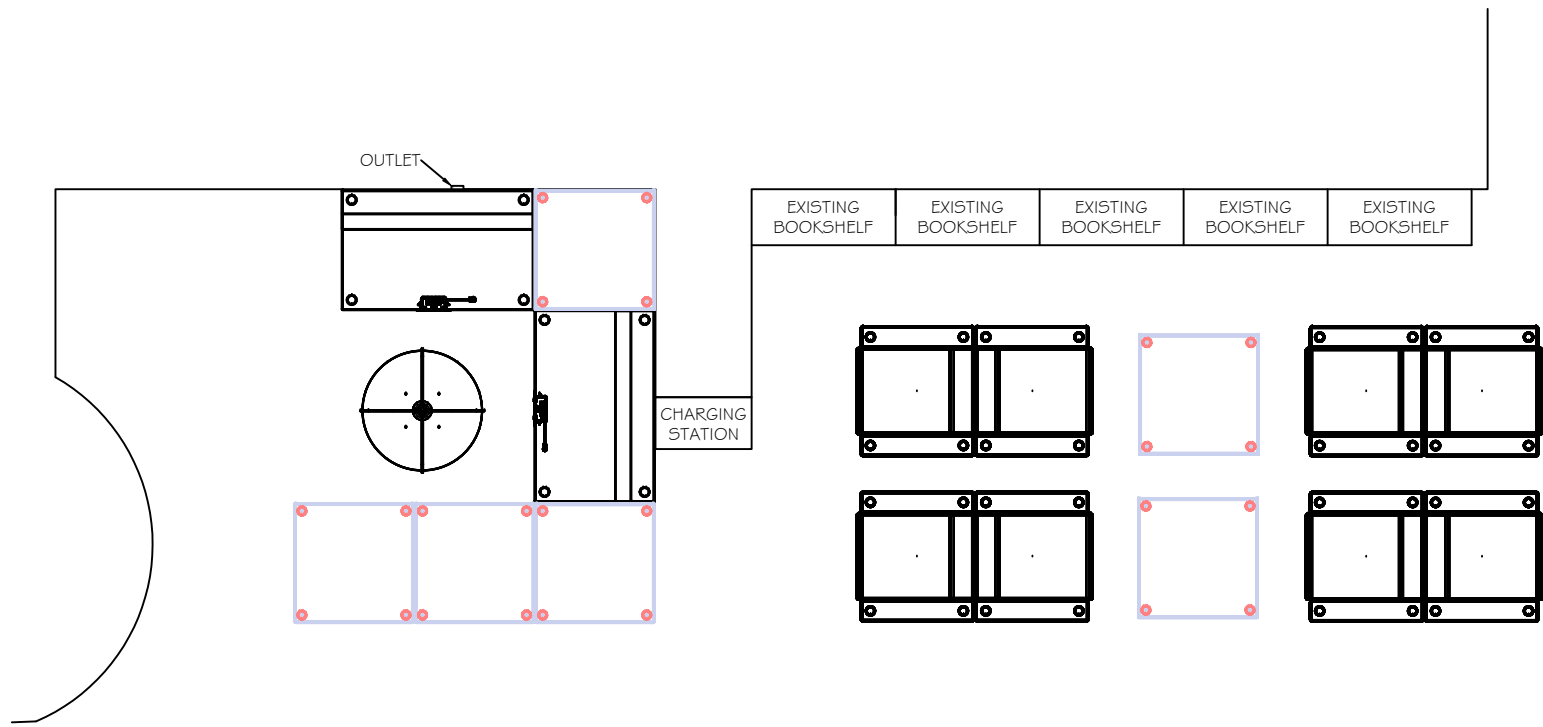

NJIT
NEWARK, NJ
CAB LIBRARY
1ST FLOOR - CIRCULATION AREA

#:	REVISIONS:	DATE:	BY:	SALES: JACKIE ORLANDO
1	INITIAL DWG	0.31.16	MP	PROJ #:
2				SCALE: 1/4" = 1'-0"
3				DATE: 10.31.16
4				DWG FILE:
5				DRAWN BY: MP
6				SHEET #
7				
8				
9				| OF |