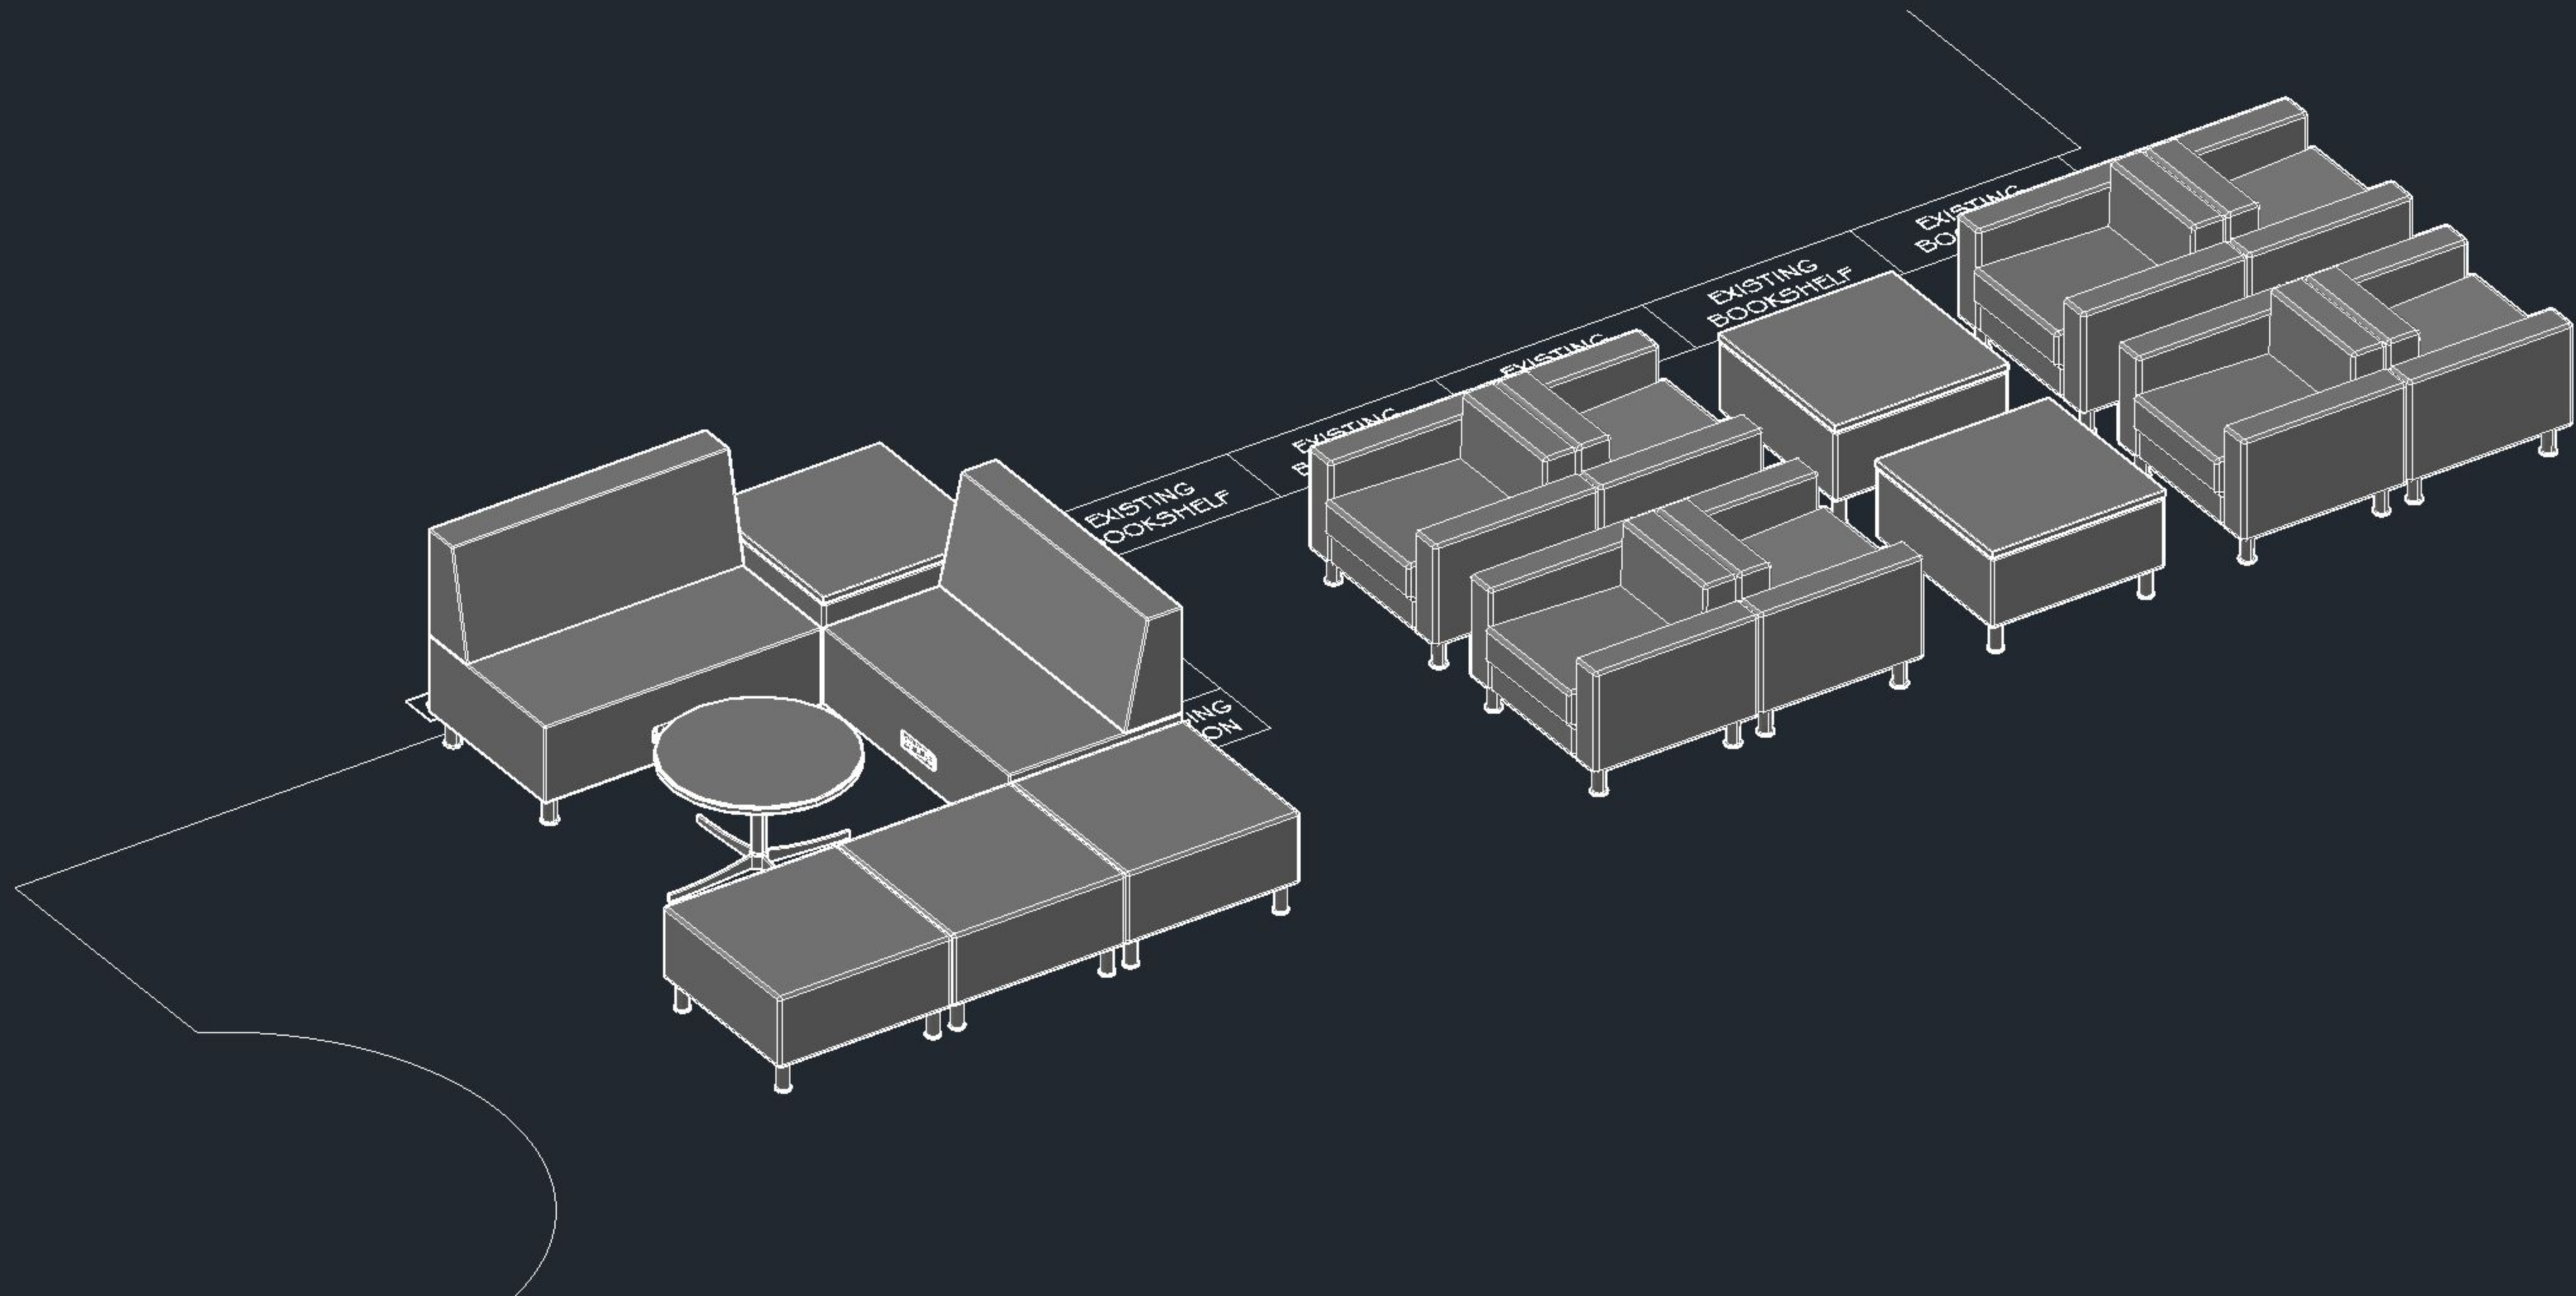

#:	REVISIONS:	DATE:	BY:	SALES: JACKIE ORLANDO
1	INITIAL DWG	0.31.16	MP	PROJ #:
2				SCALE: 1/4" = 1'-0"
3				DATE: 10.31.16
4				DWG FILE:
5				DRAWN BY: MP
6				SHEET #
7				
8				
9				OF

SECOND FLOOR - STUDY AREA